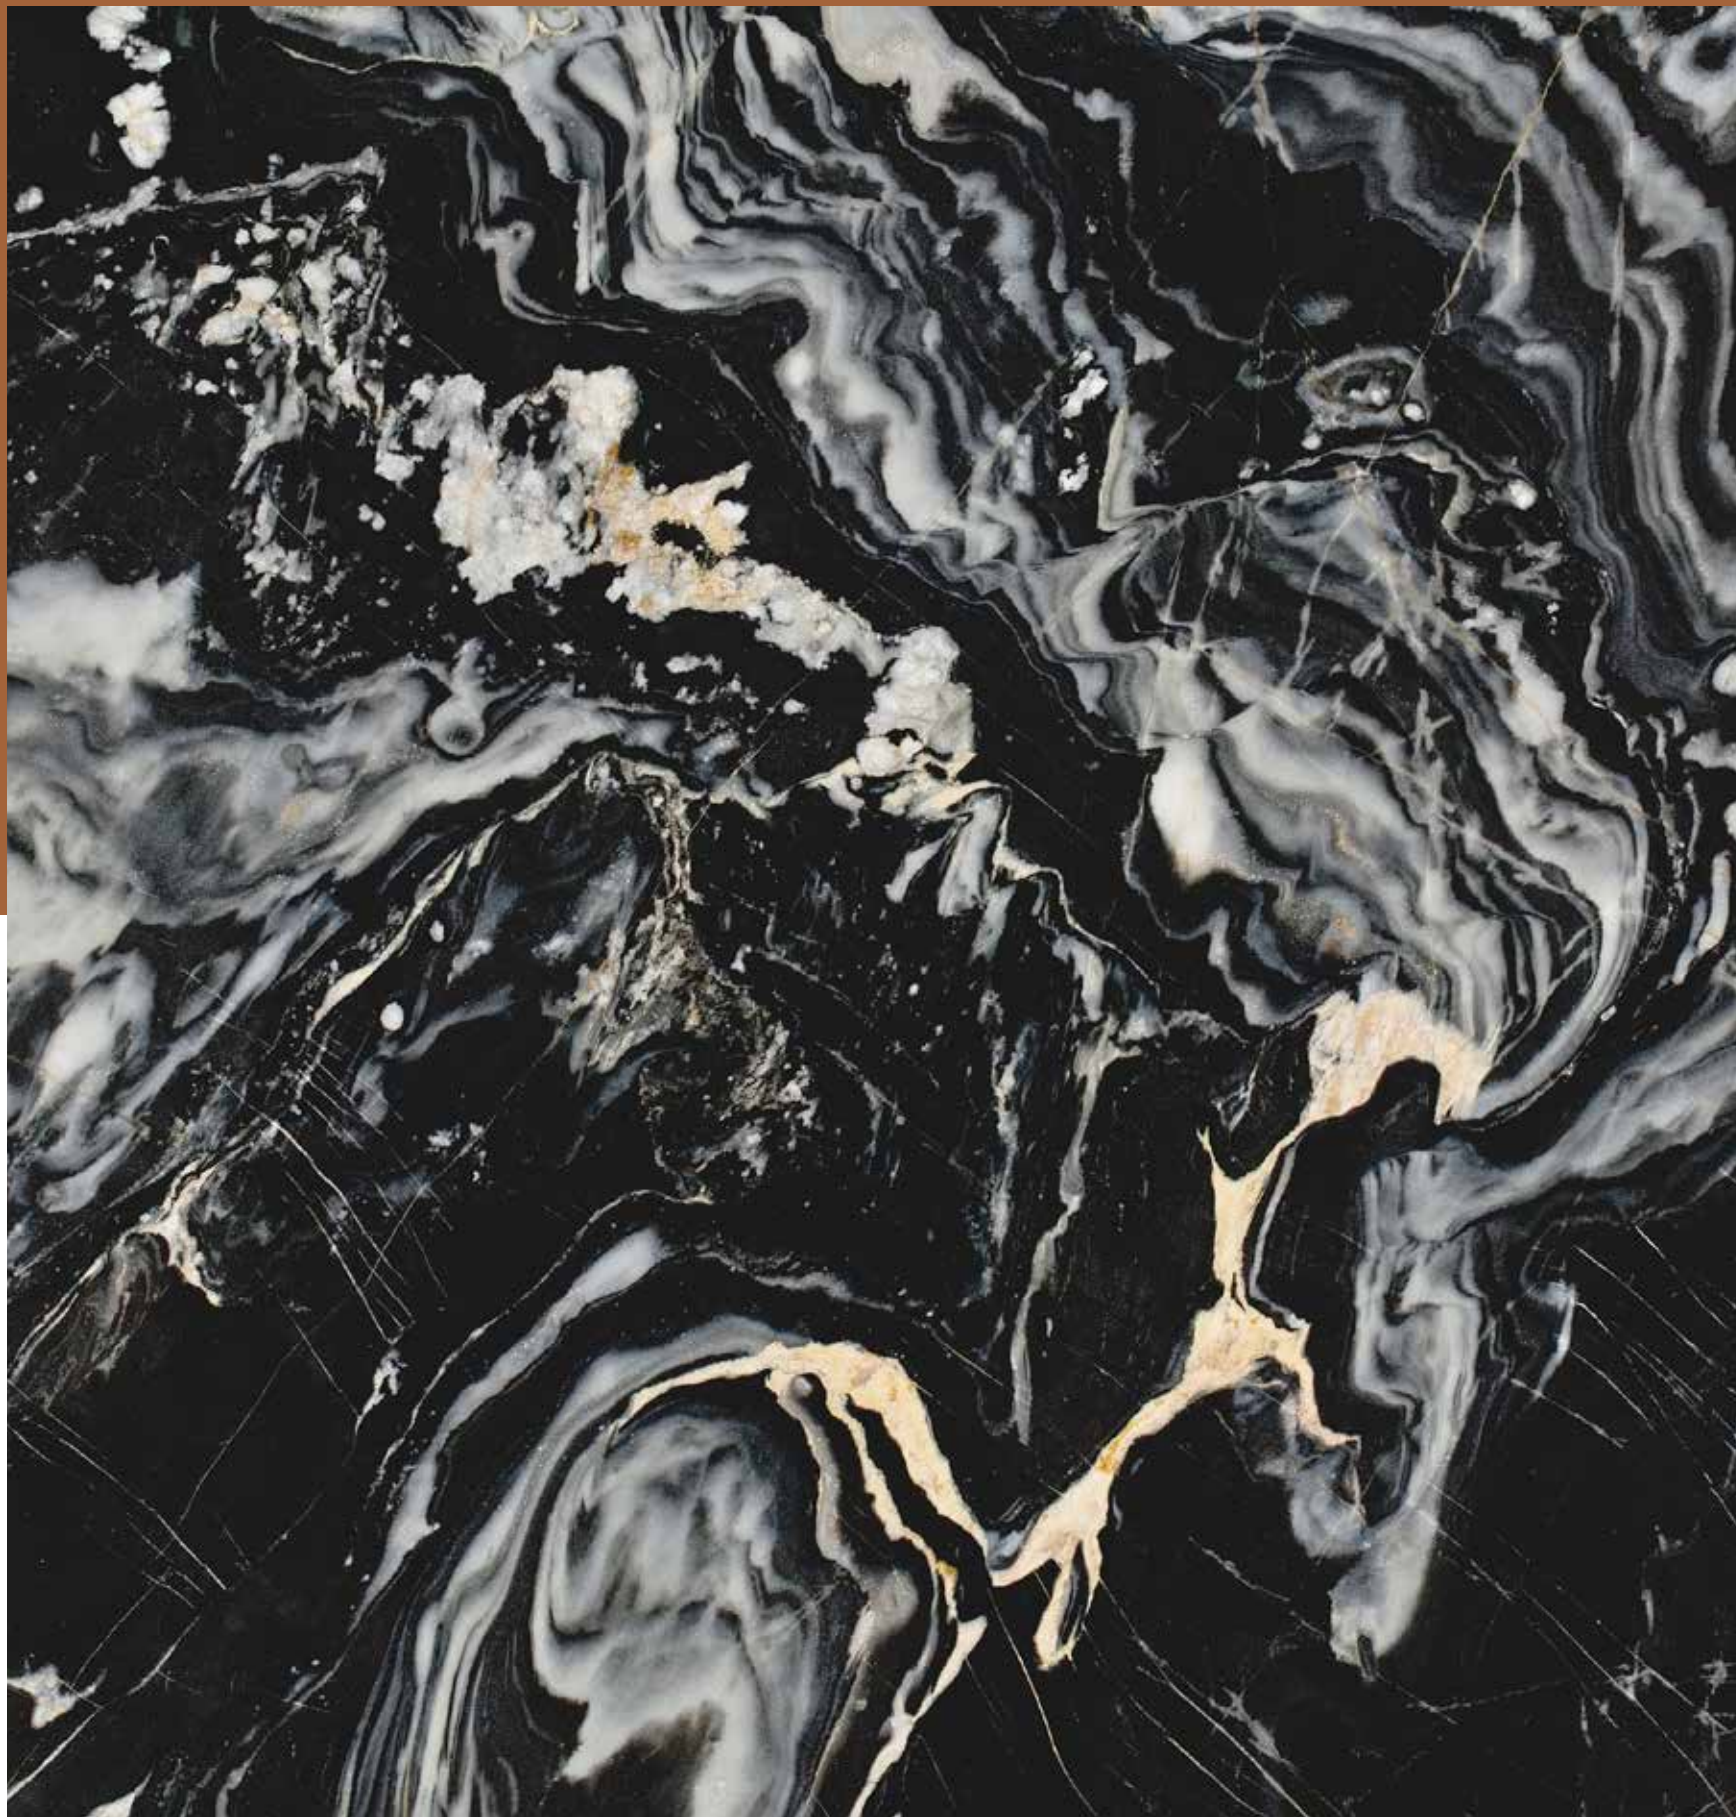

COLOR MARBLES / RENKLİ MERMERLER

RUSTIC GREEN SEAGRASS SANDBLASTING

COLOR MARBLES / RENKLİ MERMERLER

TURKISH NATURAL STONE **ARCHIVE** 2014

ONYX
ONIKS

CARPED ONYX

ONYX / ONIKS

TURKISH NATURAL STONE ARCHIVE 2014