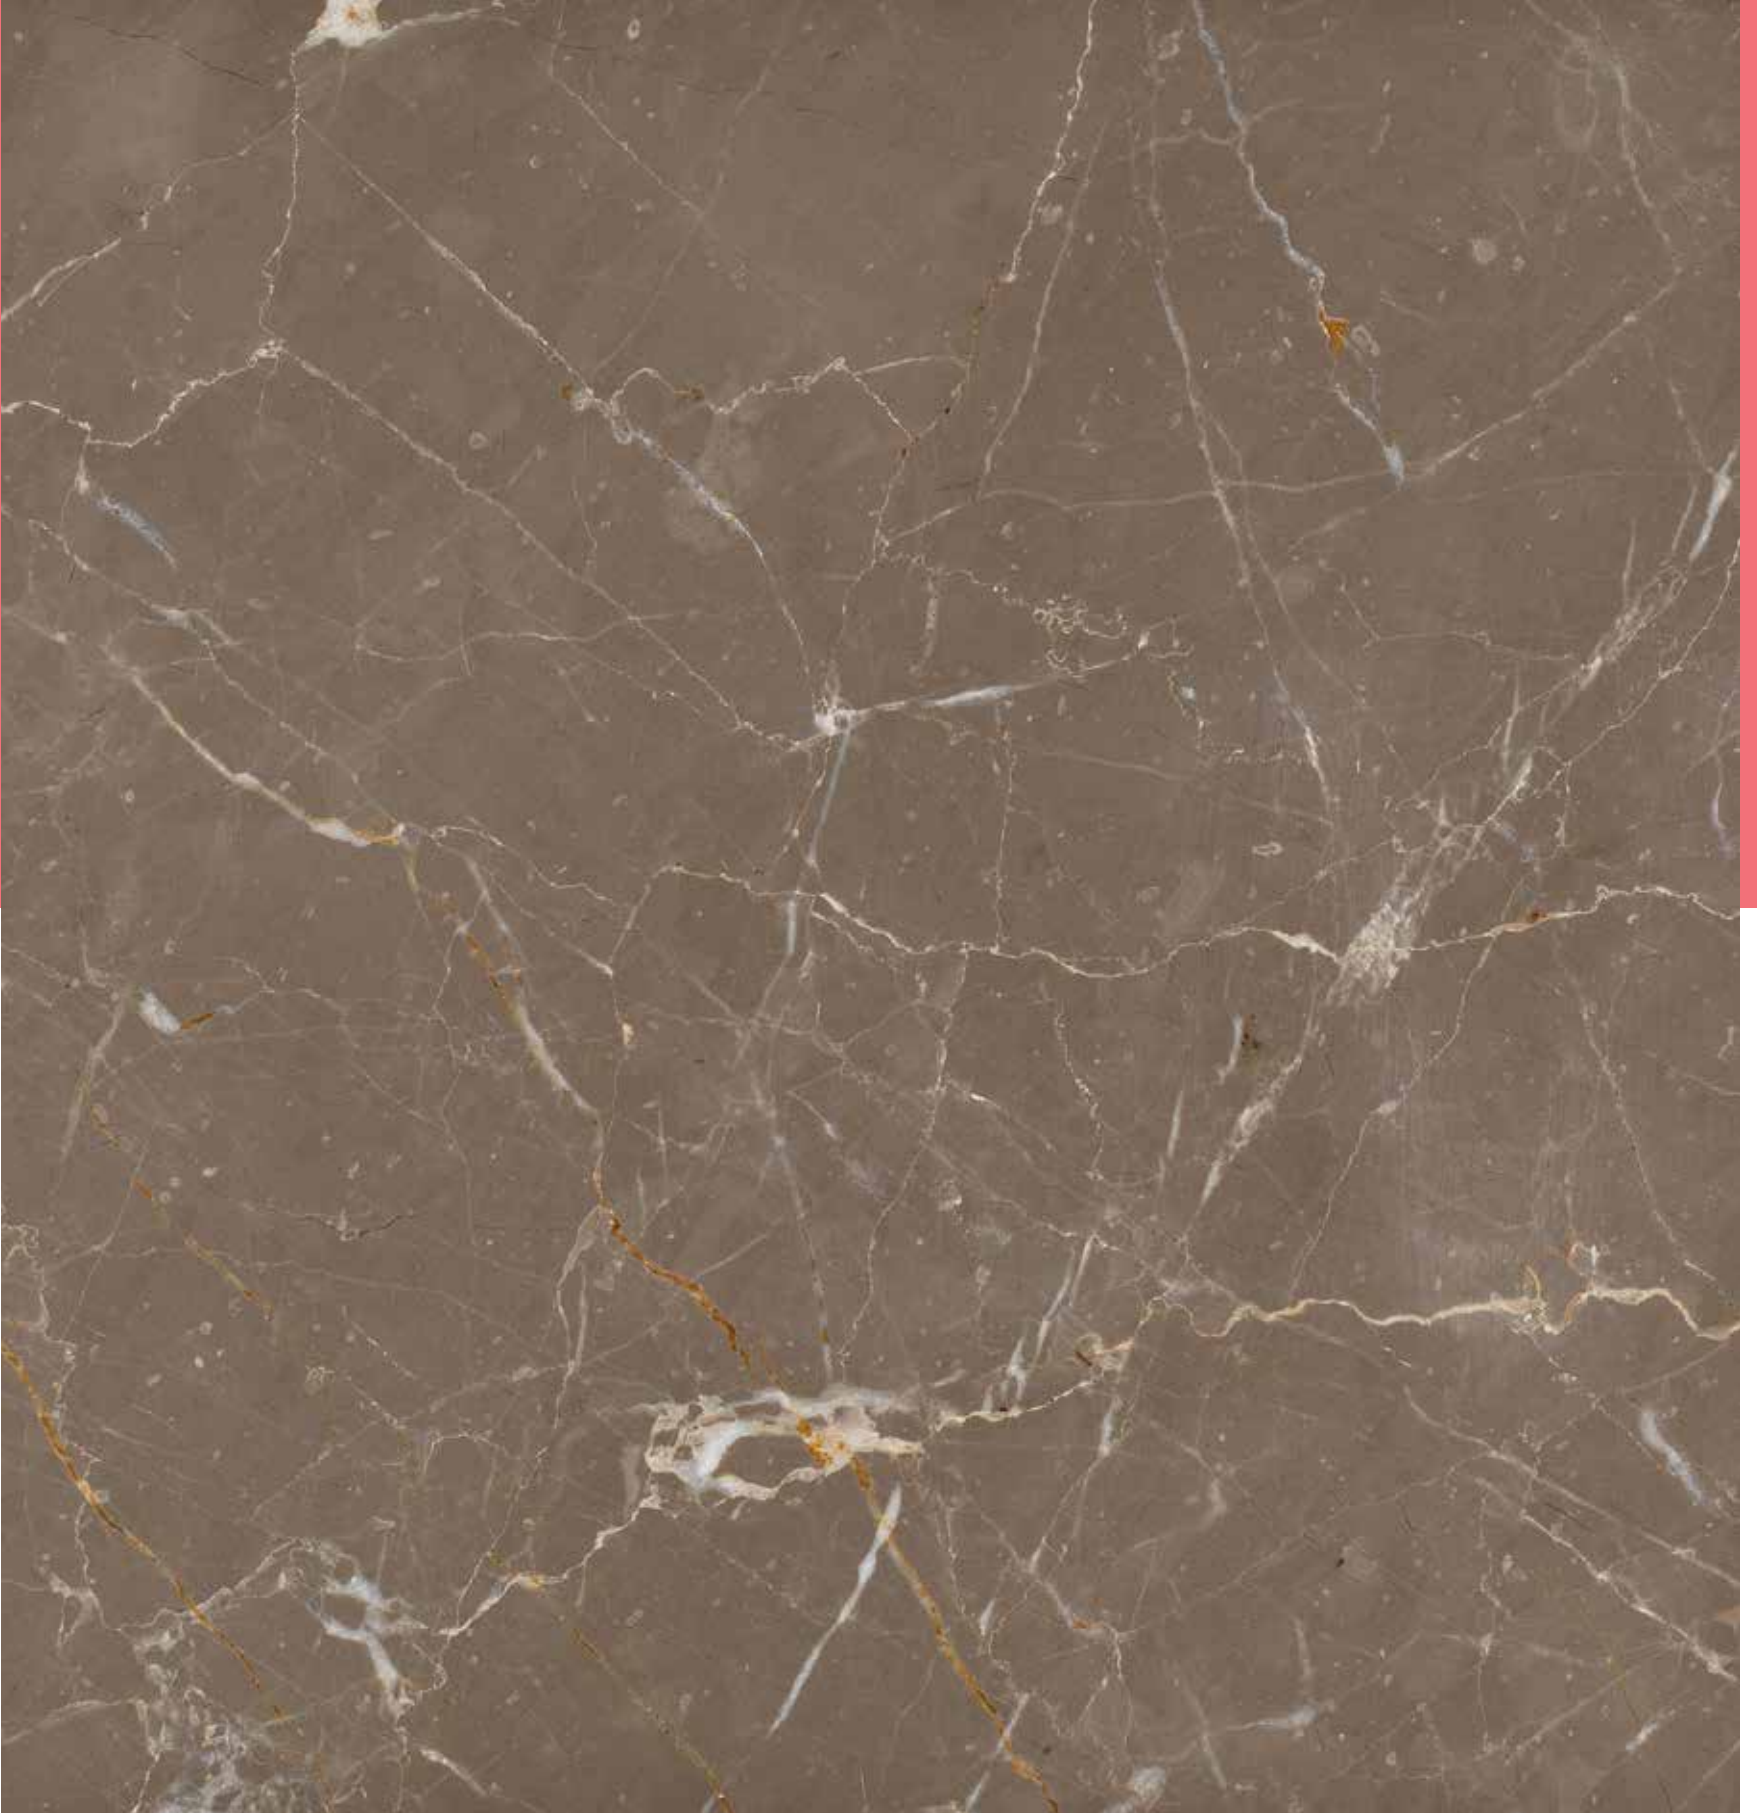

OLIVE MARON

COLOR MARBLES / RENKLİ MERMERLER

TURKISH NATURAL STONE **ARCHIVE** 2014

ROMER TUSCANY PORCINI

COLOR MARBLES / RENKLİ MERMERLER

TURKISH NATURAL STONE ARCHIVE 2014

360

RUSTIC GREEN SEAGRASS BUSH HAMMERED