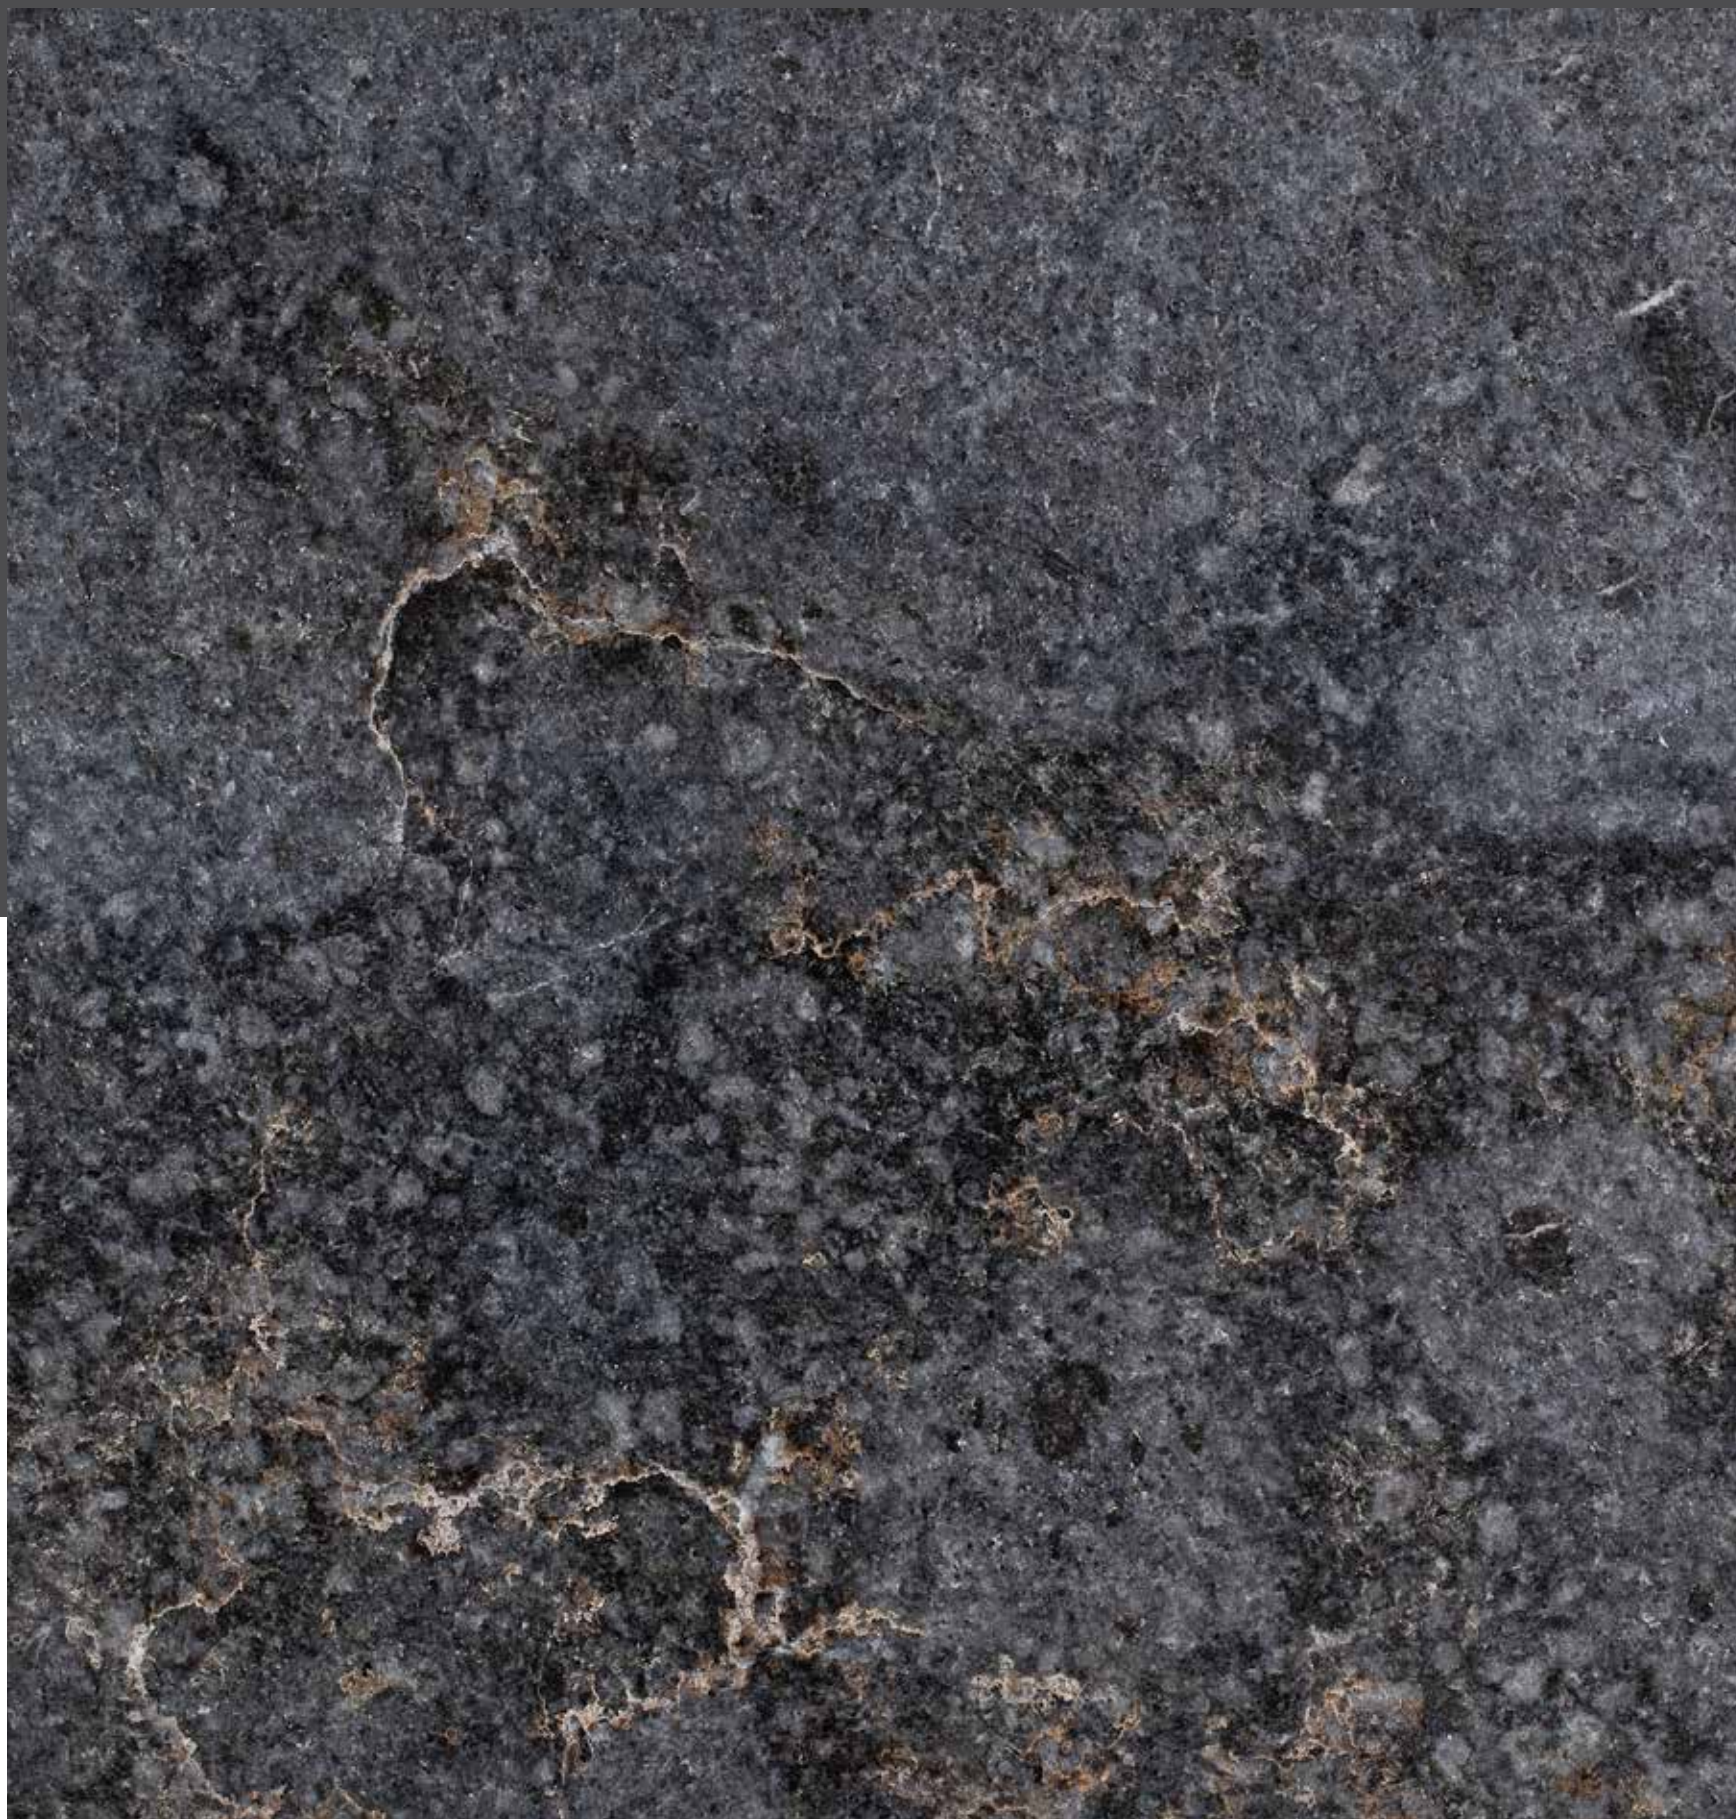

YESIL ZEYTIN BEJ
BEIGE MARBLES / BEJ MERMERLER

TURKISH NATURAL STONE **ARCHIVE** 2014

BLACK MARBLES
SIYAH MERMERLER

DEMMER KUTAHYA BLACK

BLACK MARBLES / SIYAH MERMERLER

TURKISH NATURAL STONE **ARCHIVE** 2014