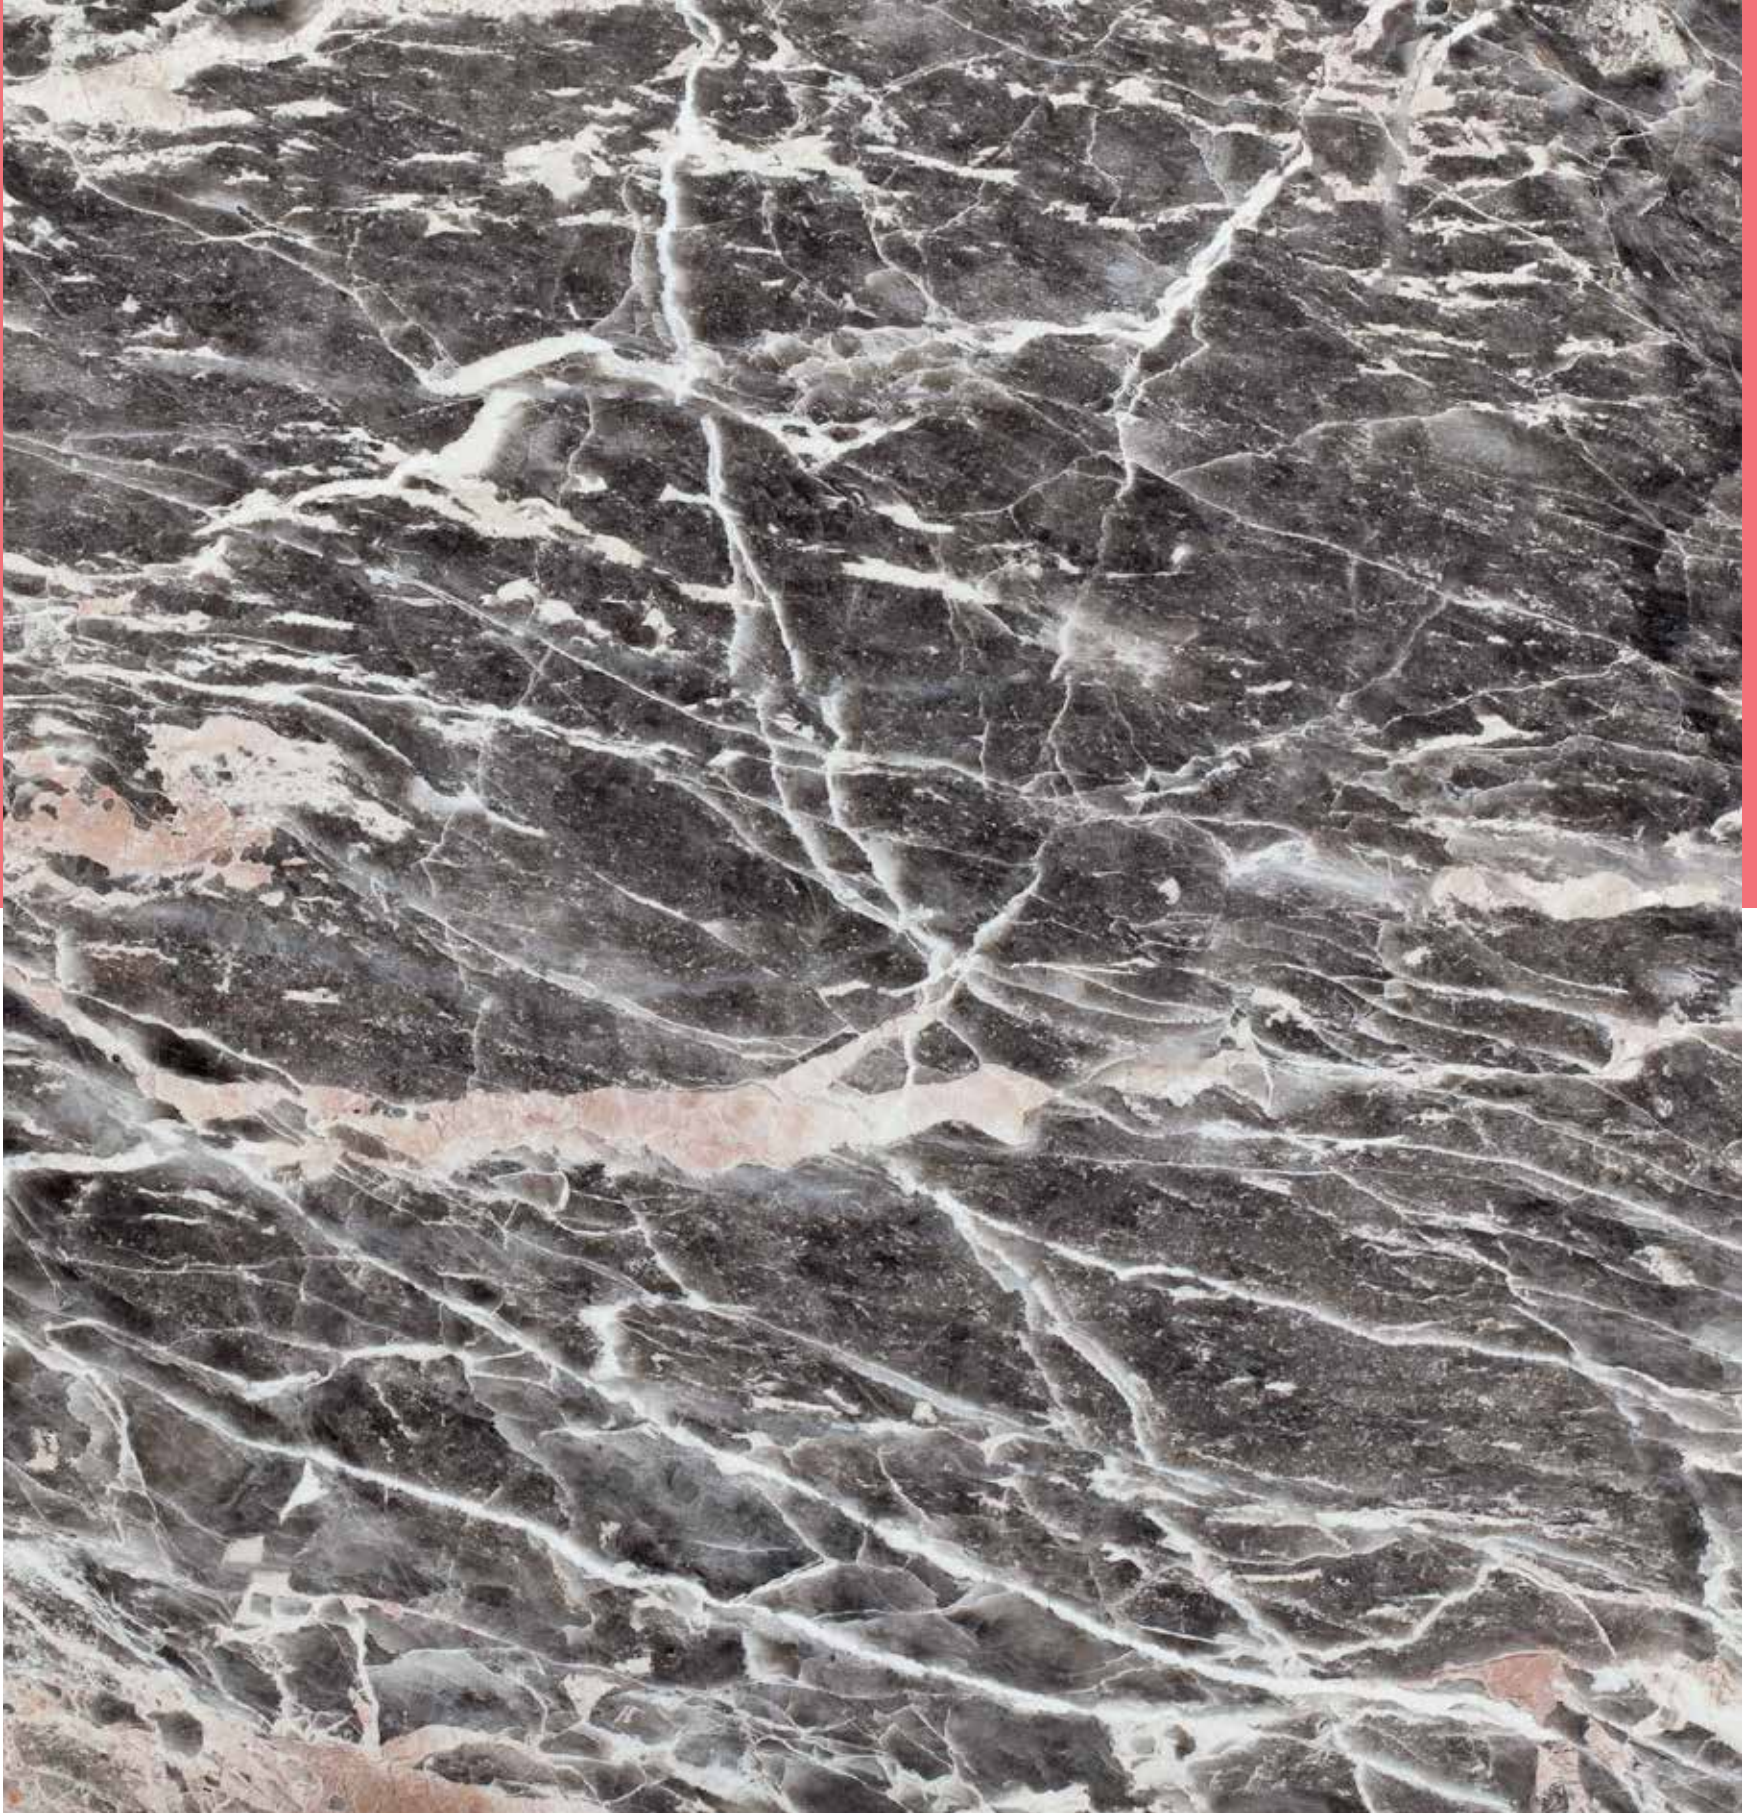

240

KING BLUE STONE KUTAHYA BLACK

BLACK MARBLES / SIYAH MERMERLER

COLOR MARBLES
RENKLİ MERMERLER

AFYON WHITE ALA VOGUE

COLOR MARBLES / RENKLİ MERMERLER

TURKISH NATURAL STONE **ARCHIVE** 2014

253