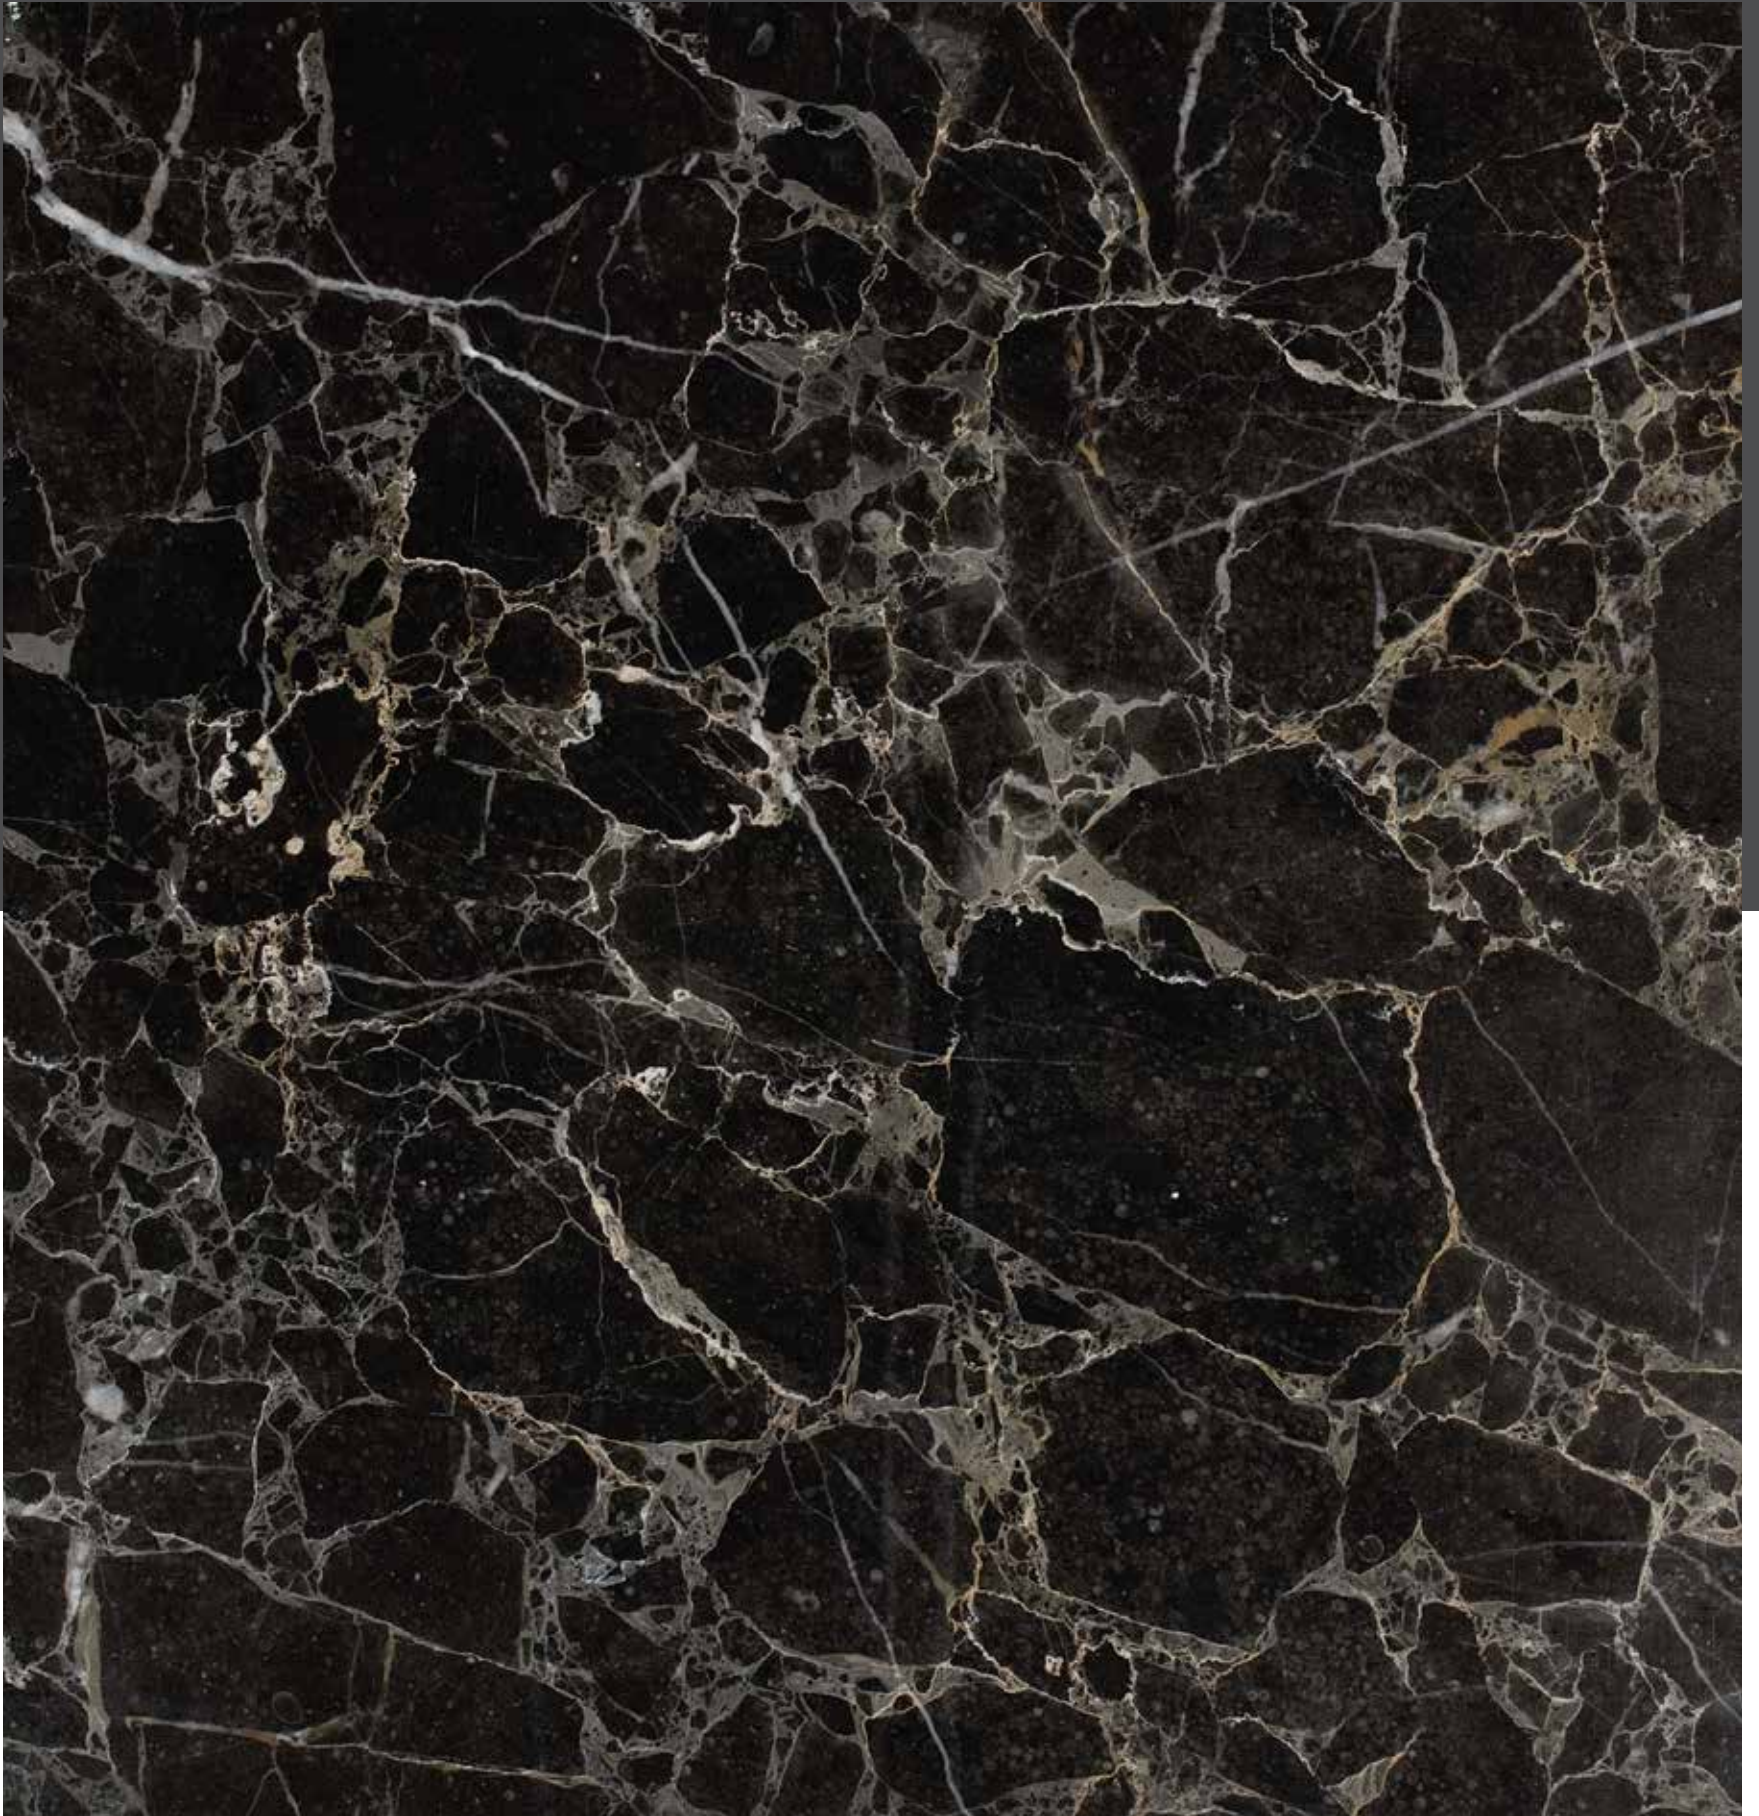

240

KING BLUE STONE KUTAHYA BLACK

BLACK MARBLES / SIYAH MERMERLER

COLOR MARBLES
RENKLİ MERMERLER

AFYON WHITE ALA VOGUE

COLOR MARBLES / RENKLİ MERMERLER

TURKISH NATURAL STONE **ARCHIVE** 2014

253