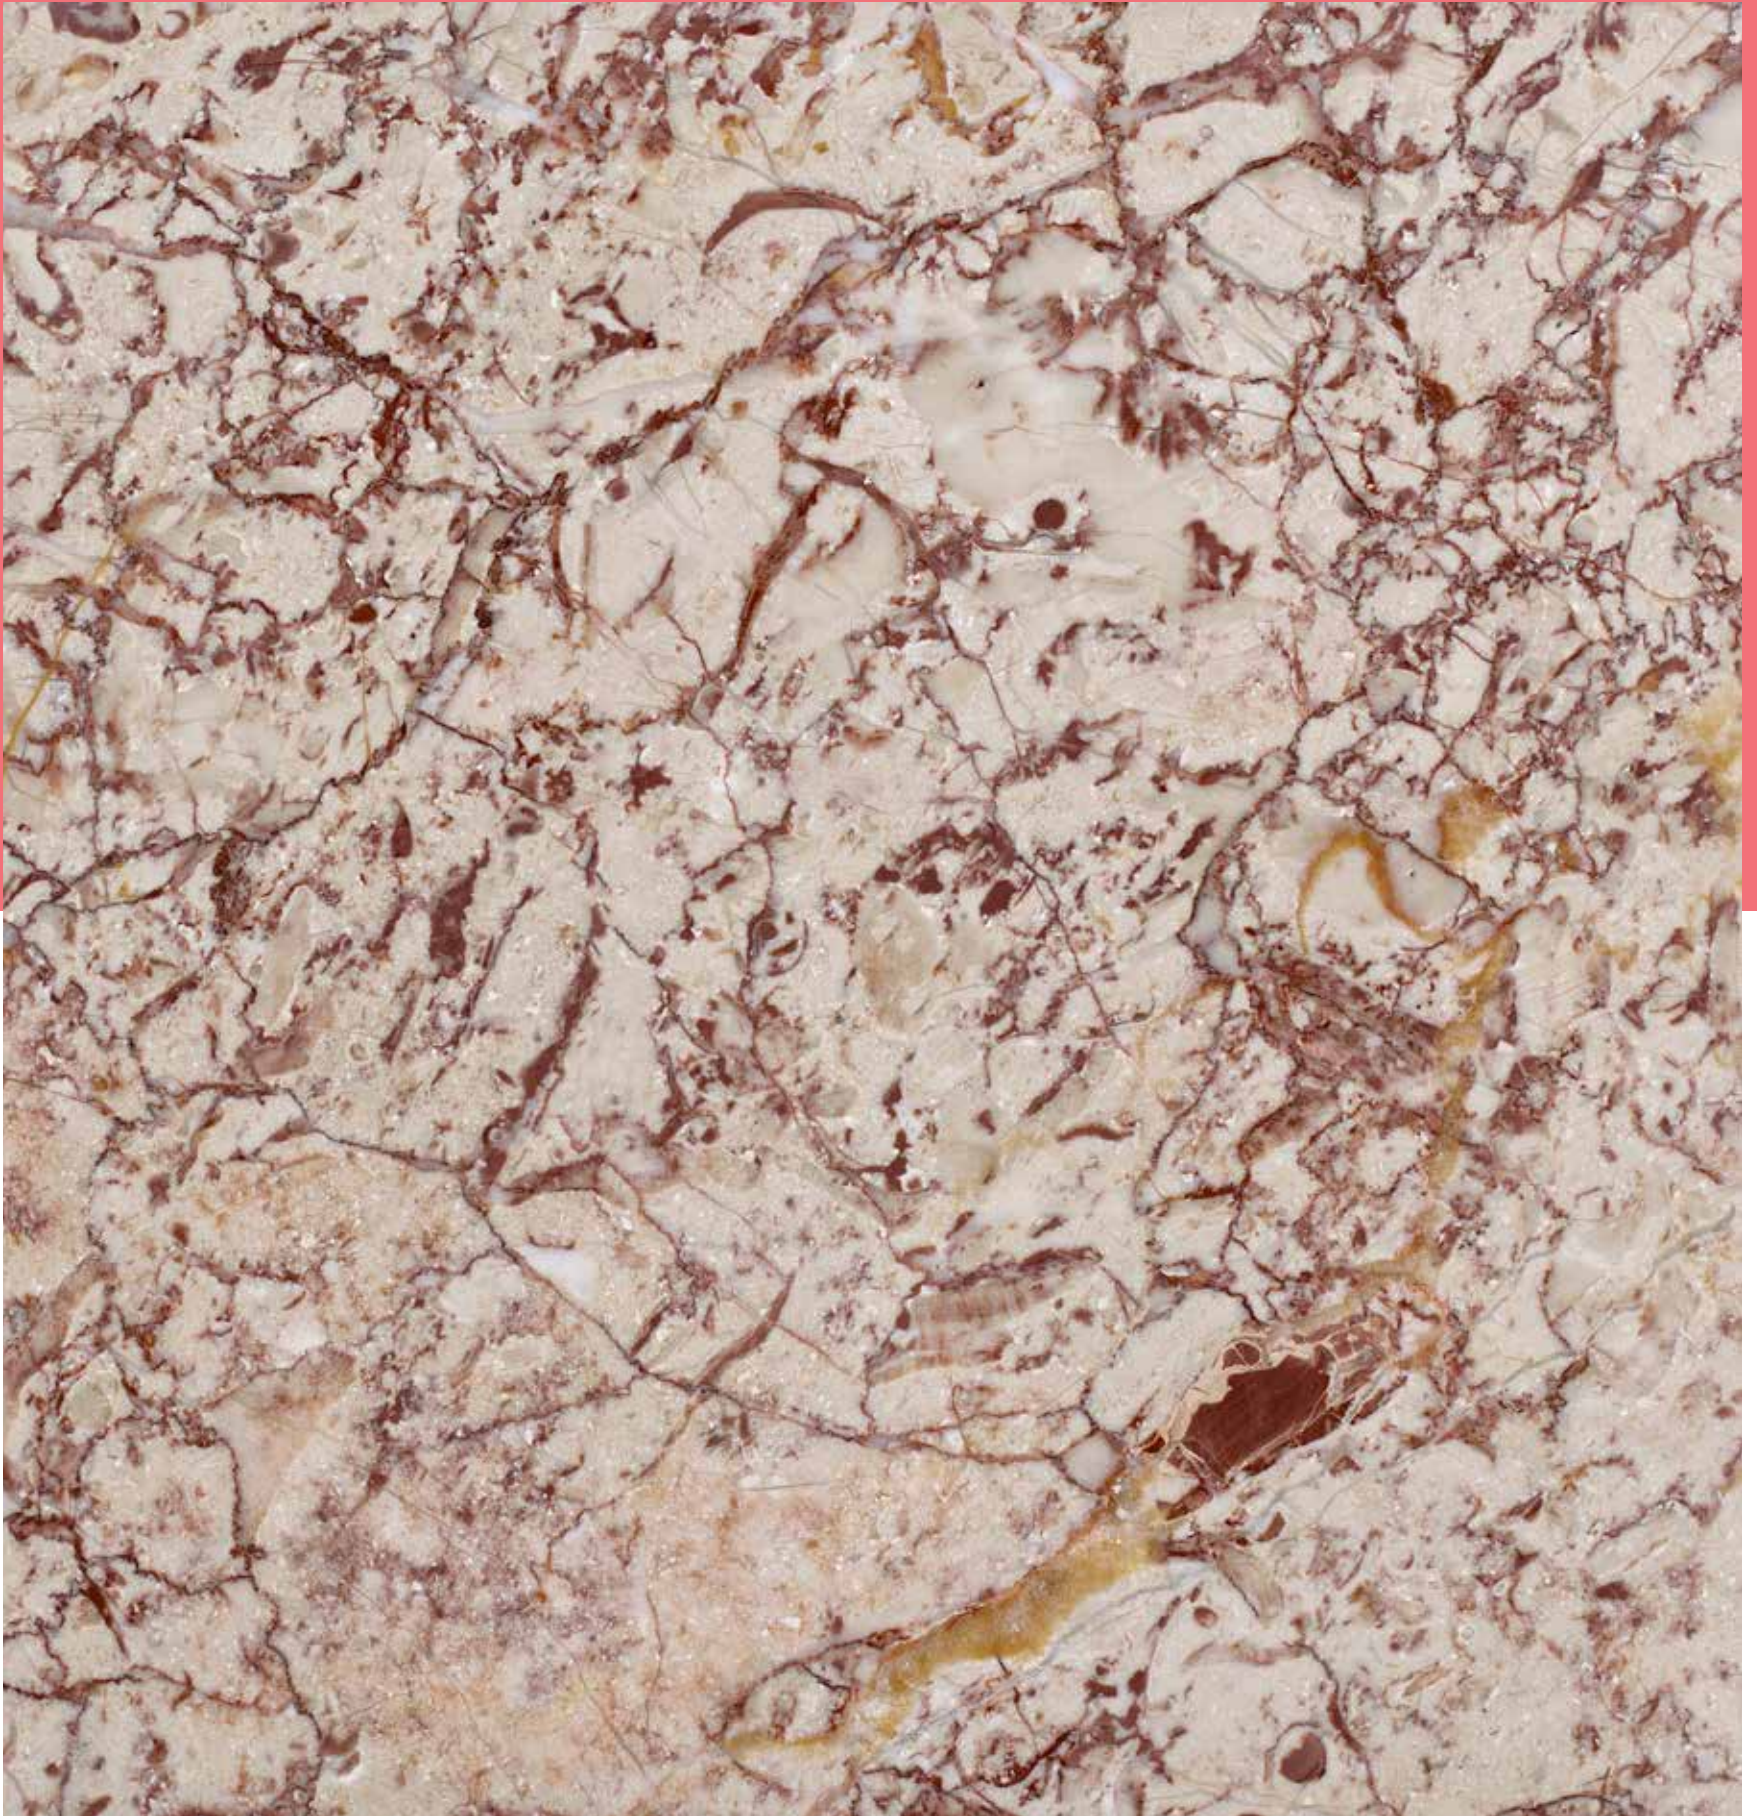

OLIVE MARON

COLOR MARBLES / RENKLİ MERMERLER

TURKISH NATURAL STONE **ARCHIVE** 2014

ROMER TUSCANY PORCINI

COLOR MARBLES / RENKLİ MERMERLER

TURKISH NATURAL STONE ARCHIVE 2014

360

RUSTIC GREEN SEAGRASS BUSH HAMMERED