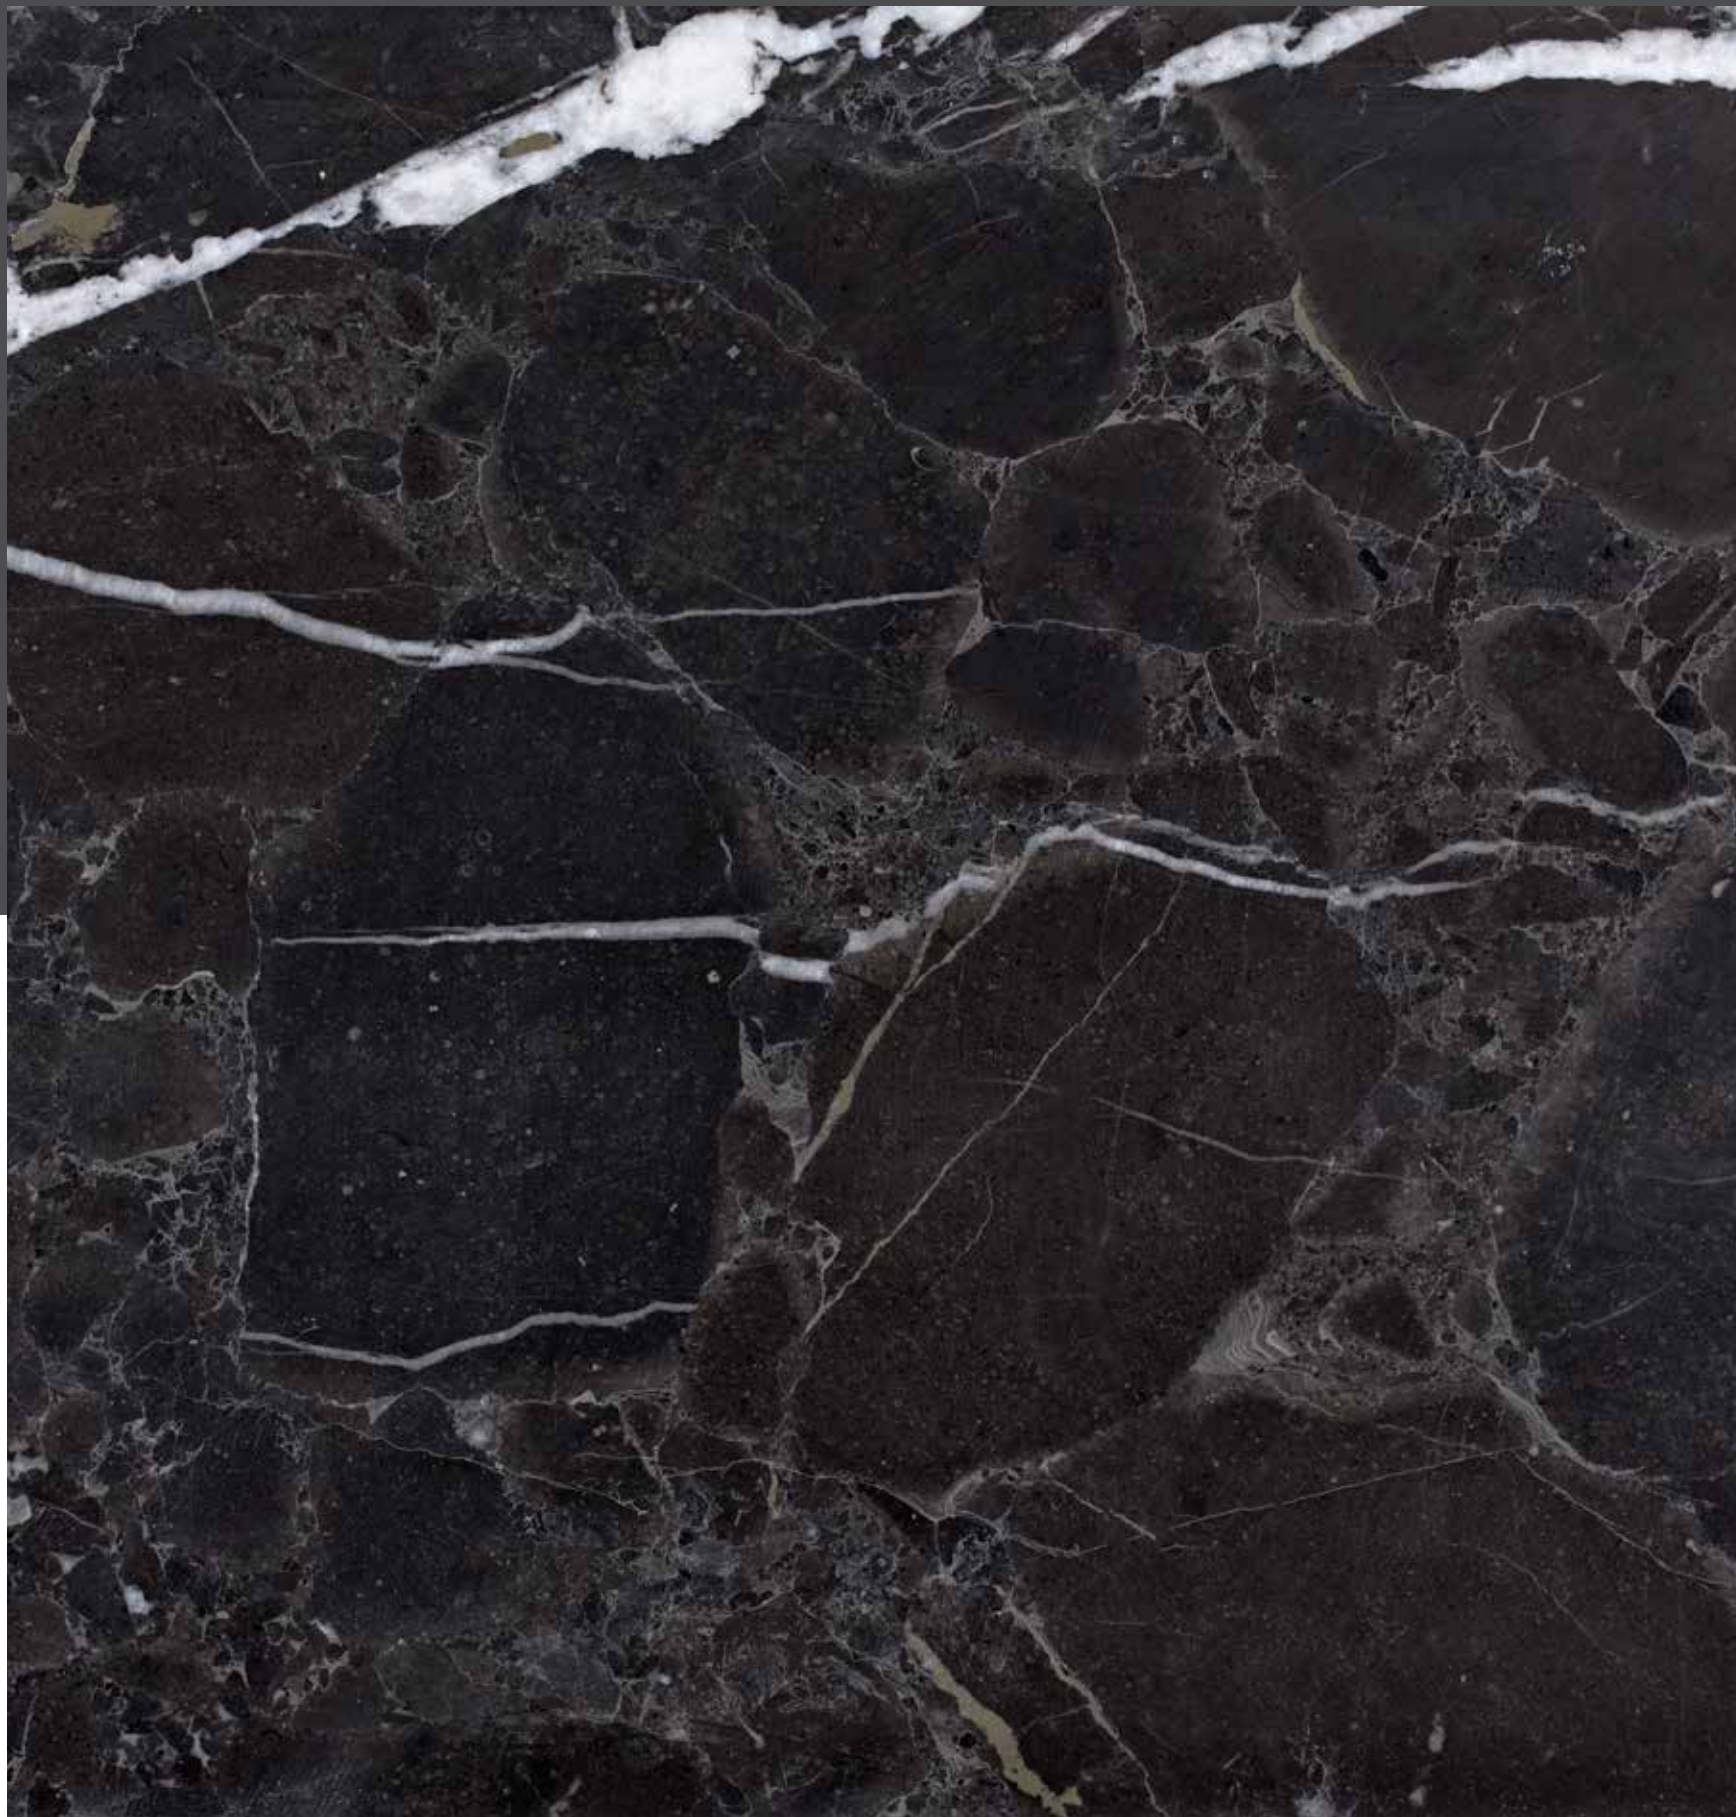

YESIL ZEYTIN BEJ
BEIGE MARBLES / BEJ MERMERLER

TURKISH NATURAL STONE **ARCHIVE** 2014

BLACK MARBLES
SIYAH MERMERLER

DEMMER KUTAHYA BLACK

BLACK MARBLES / SIYAH MERMERLER

TURKISH NATURAL STONE **ARCHIVE** 2014