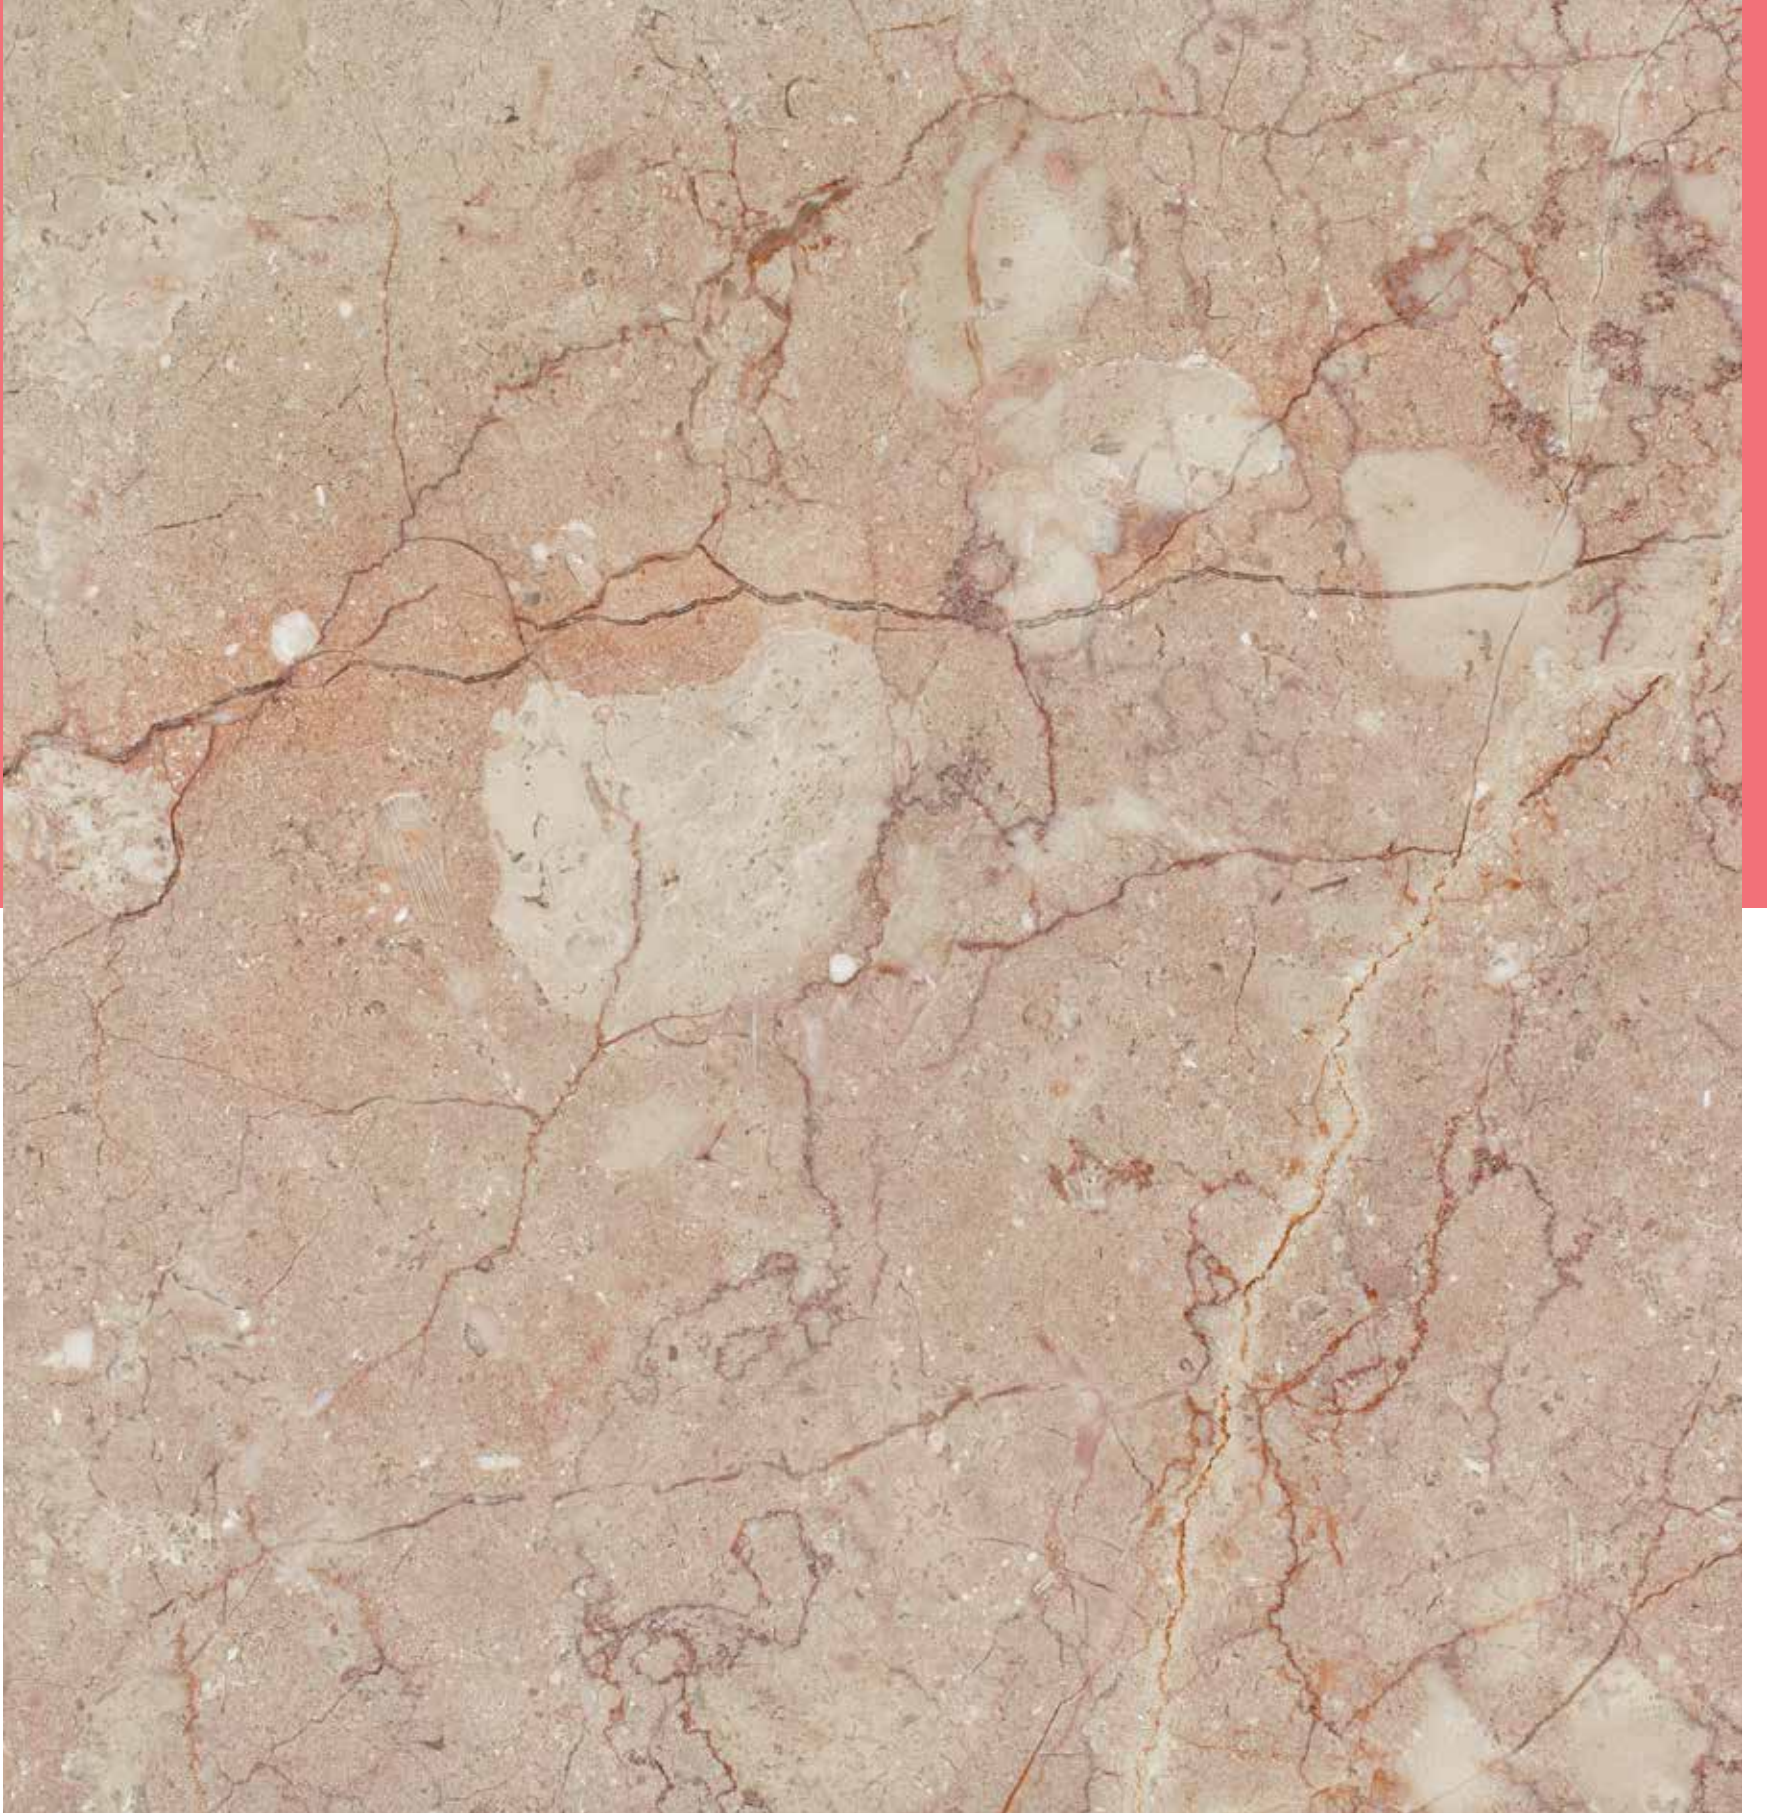

OLIVE MARON

COLOR MARBLES / RENKLİ MERMERLER

TURKISH NATURAL STONE **ARCHIVE** 2014

ROMER TUSCANY PORCINI

COLOR MARBLES / RENKLİ MERMERLER

TURKISH NATURAL STONE ARCHIVE 2014

360

RUSTIC GREEN SEAGRASS BUSH HAMMERED