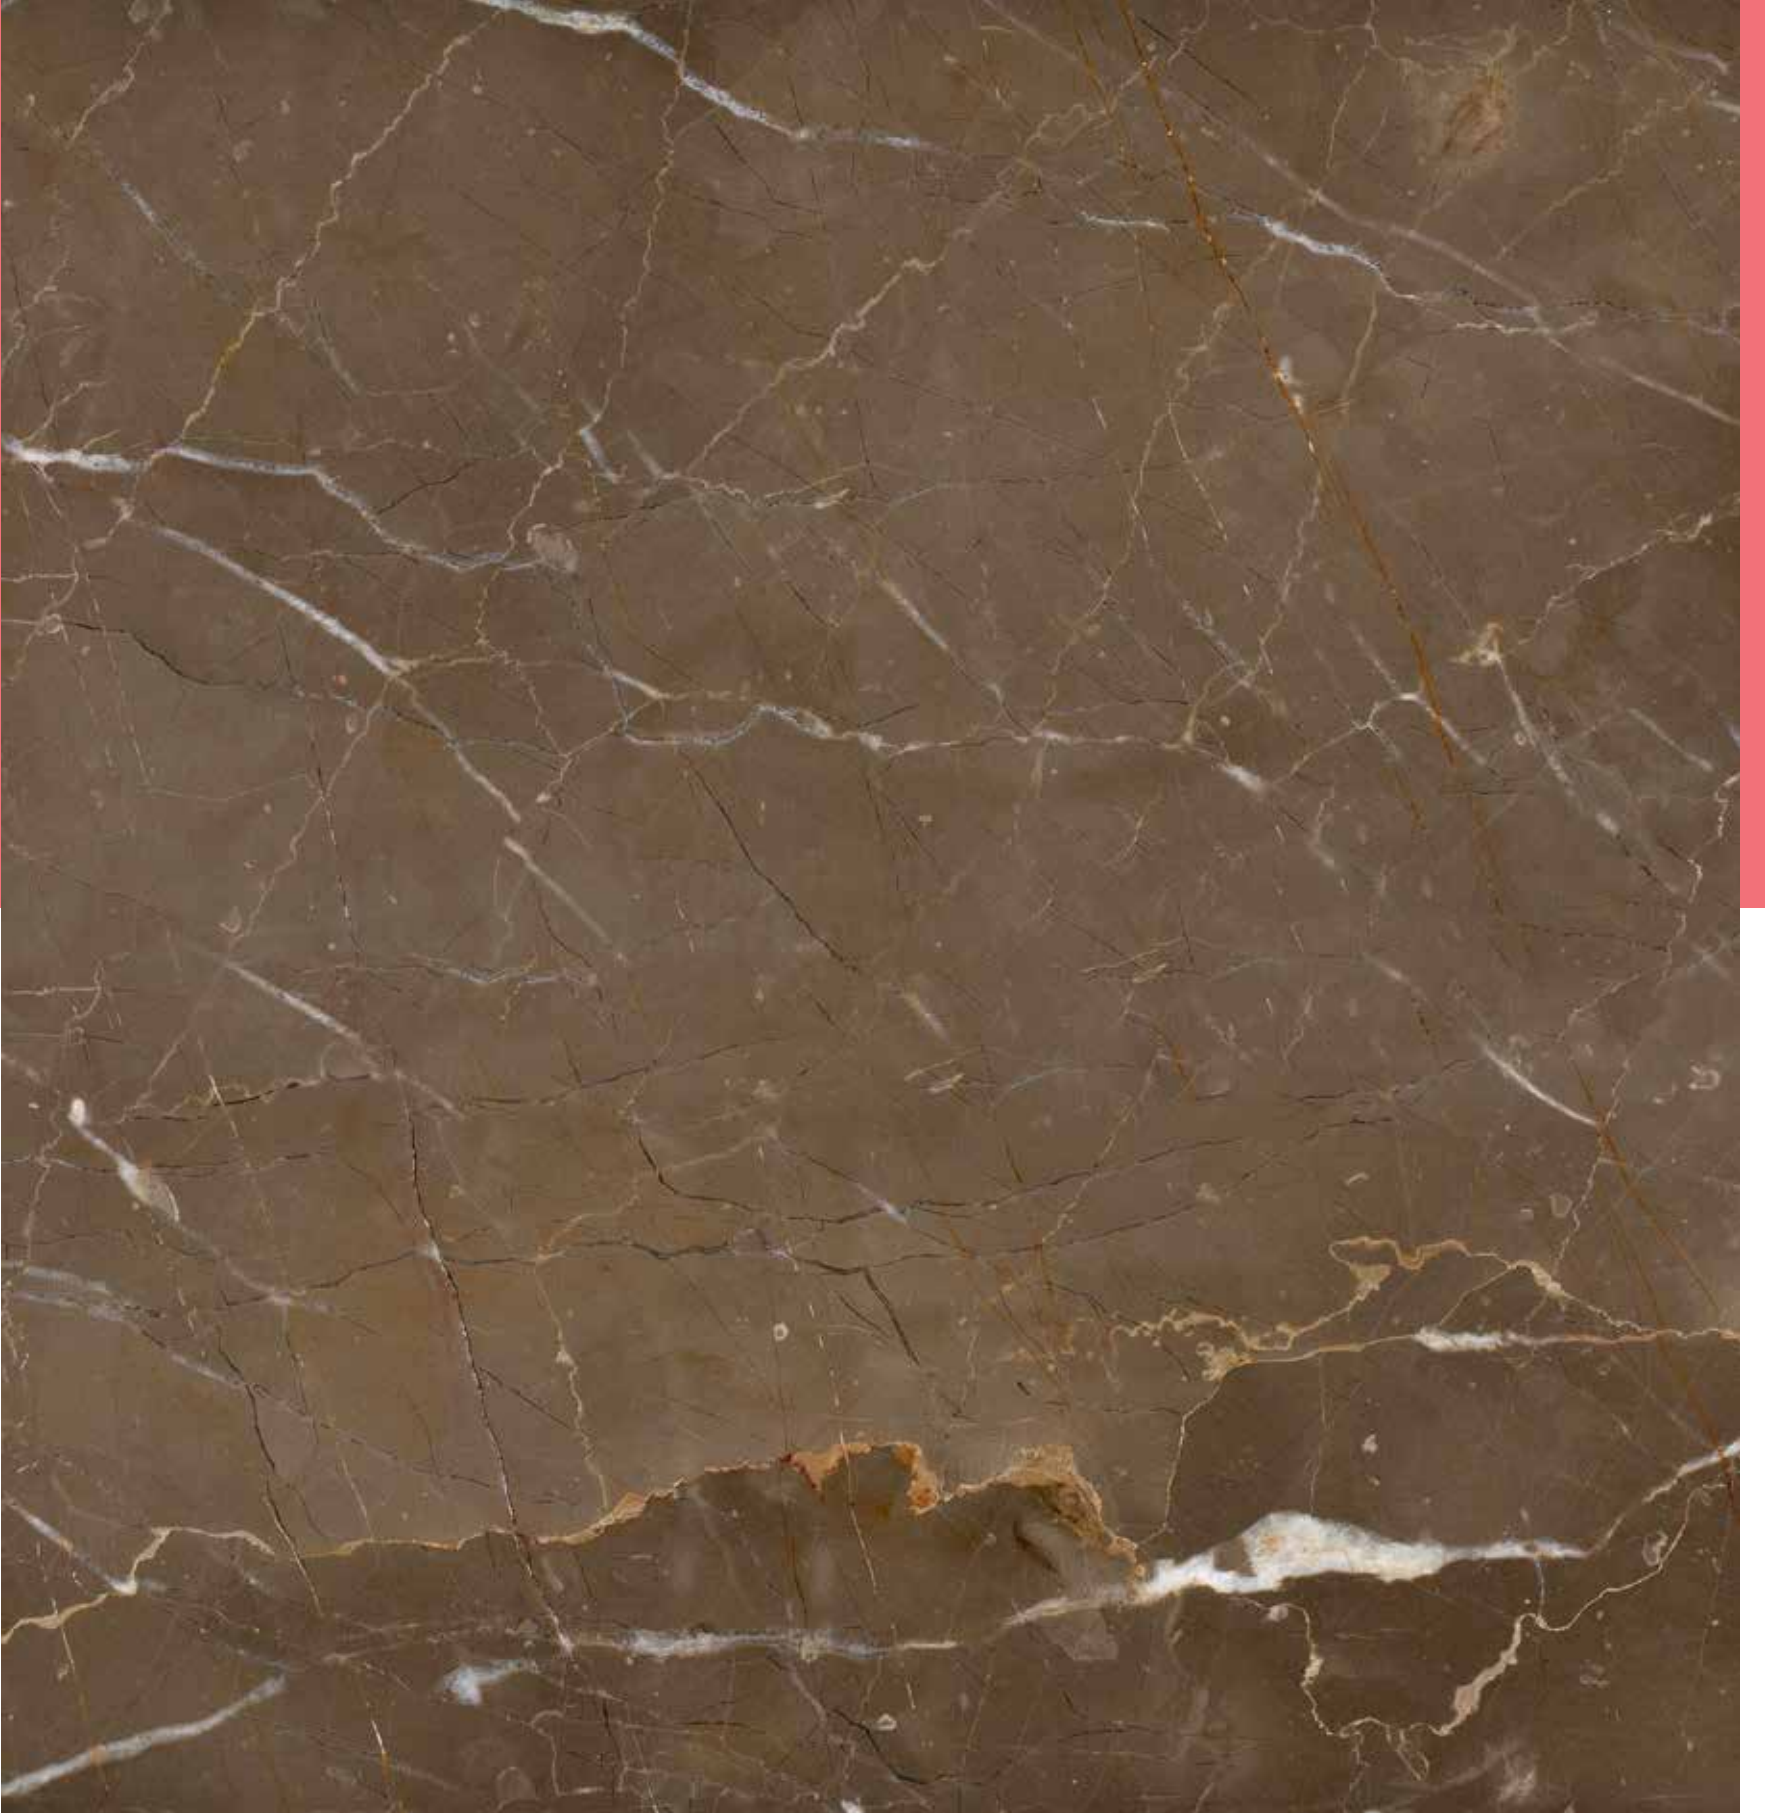

OLIVE MARON

COLOR MARBLES / RENKLİ MERMERLER

TURKISH NATURAL STONE **ARCHIVE** 2014

ROMER TUSCANY PORCINI

COLOR MARBLES / RENKLİ MERMERLER

TURKISH NATURAL STONE ARCHIVE 2014

360

RUSTIC GREEN SEAGRASS BUSH HAMMERED