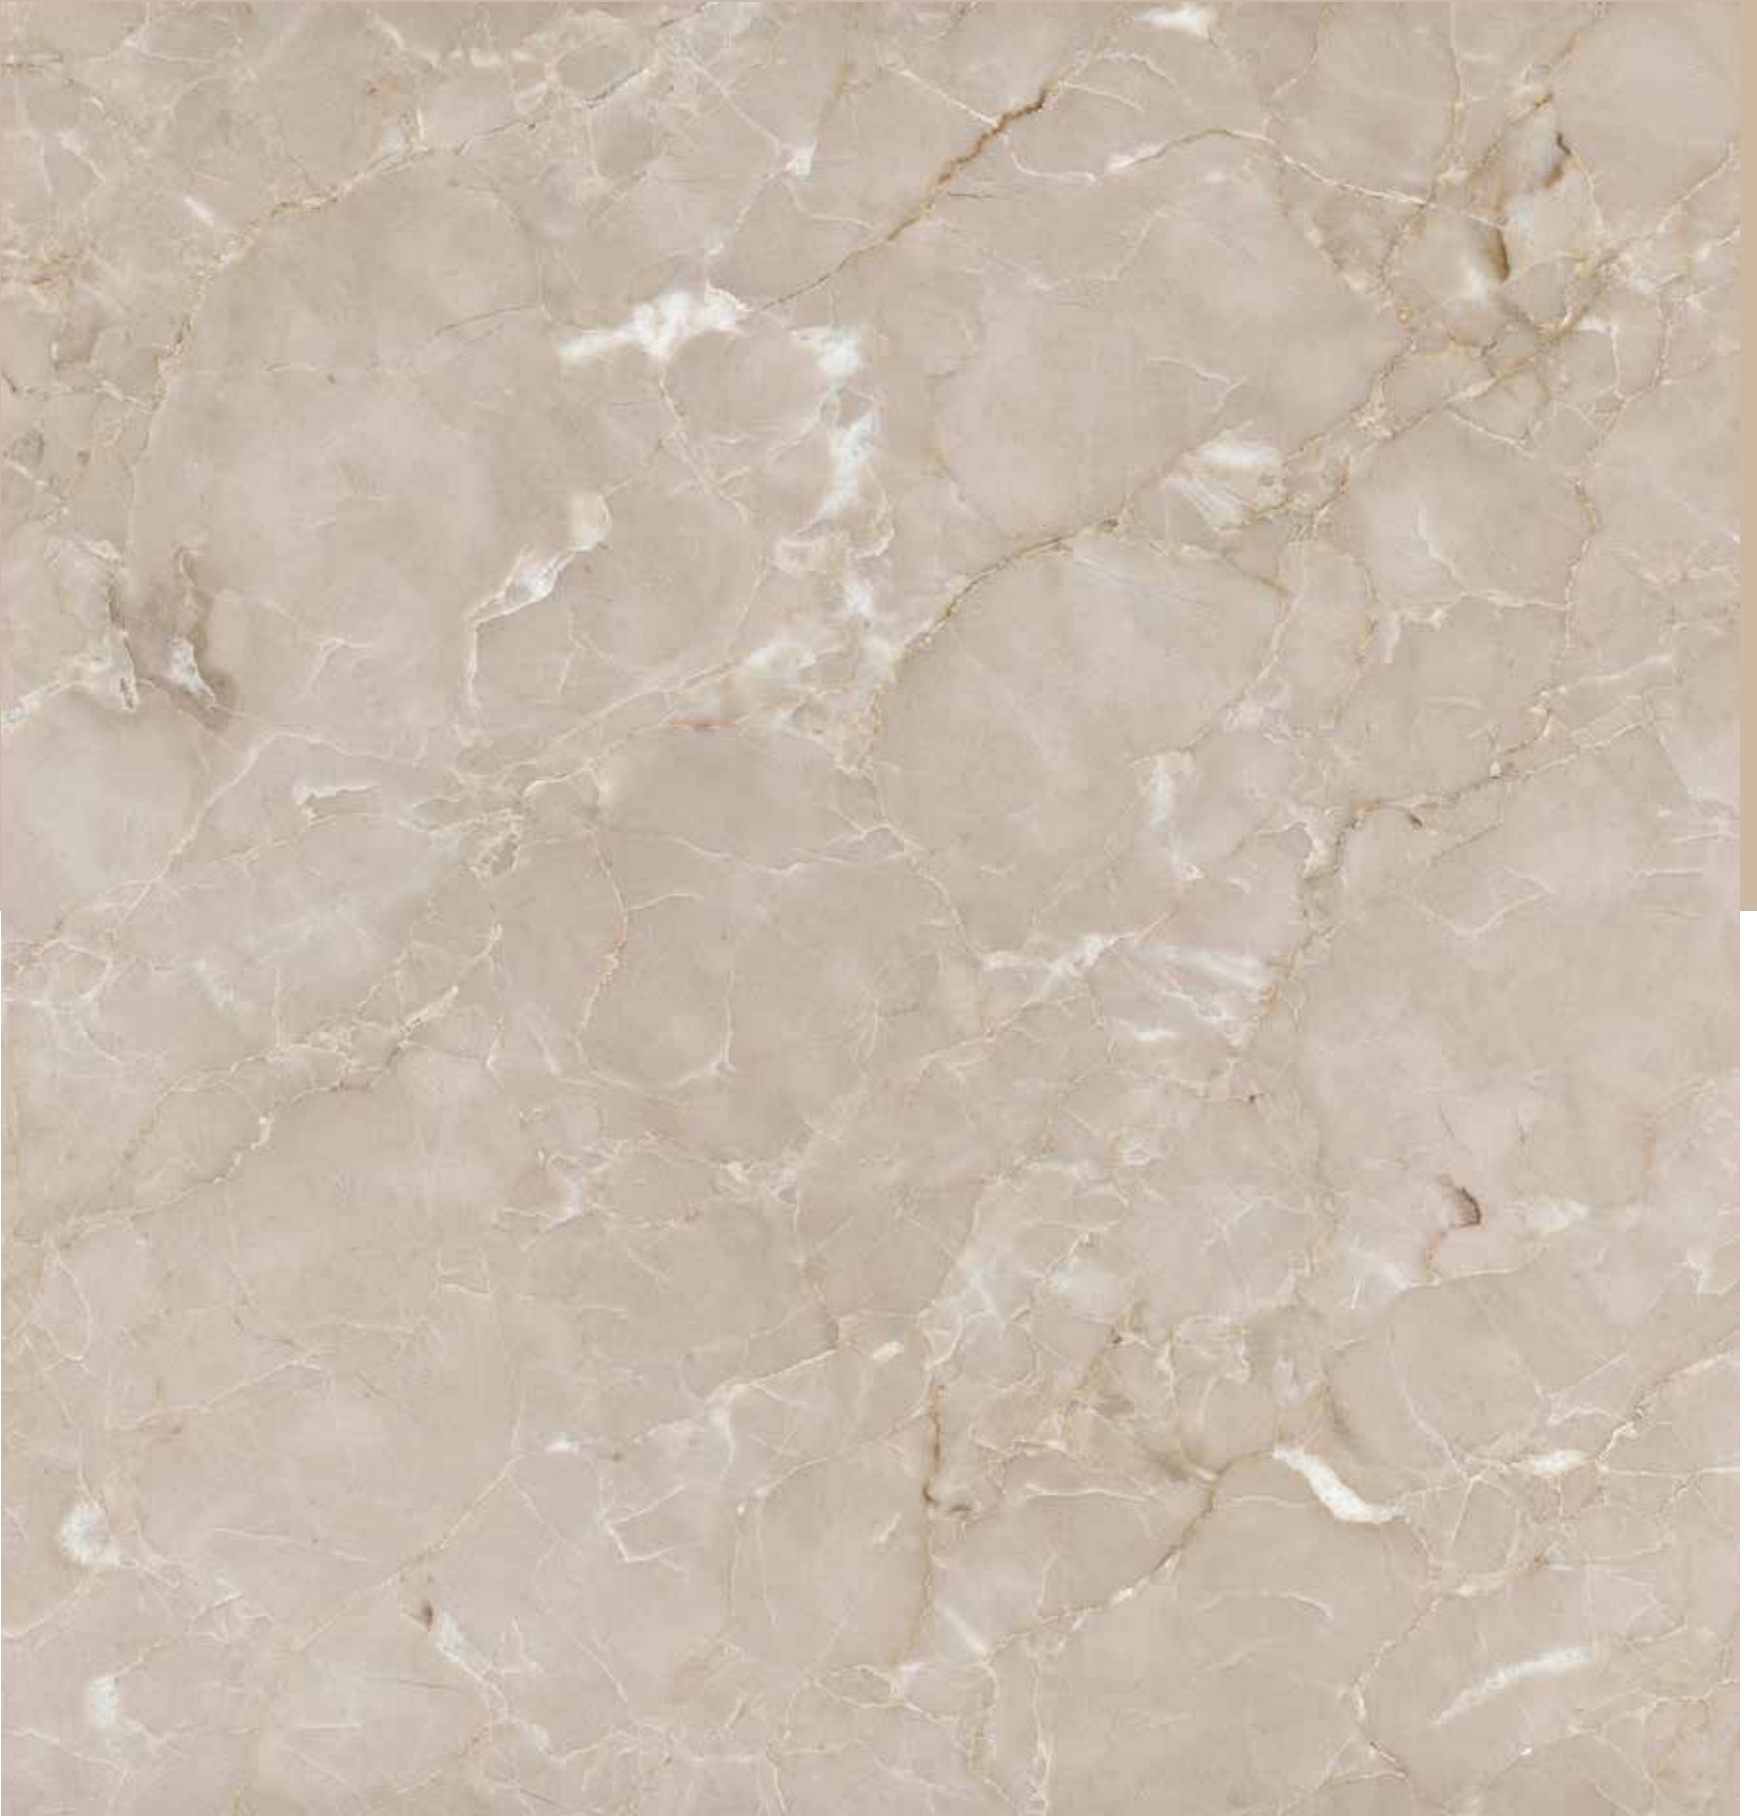

MELITTA FLOWER

BEIGE MARBLES / BEJ MERMERLER

TURKISH NATURAL STONE ARCHIVE 2014

NOVA BEIGE DARK

BEIGE MARBLES / BEJ MERMERLER

TURKISH NATURAL STONE **ARCHIVE** 2014

SILVER KARAMAN

BEIGE MARBLES / BEJ MERMERLER