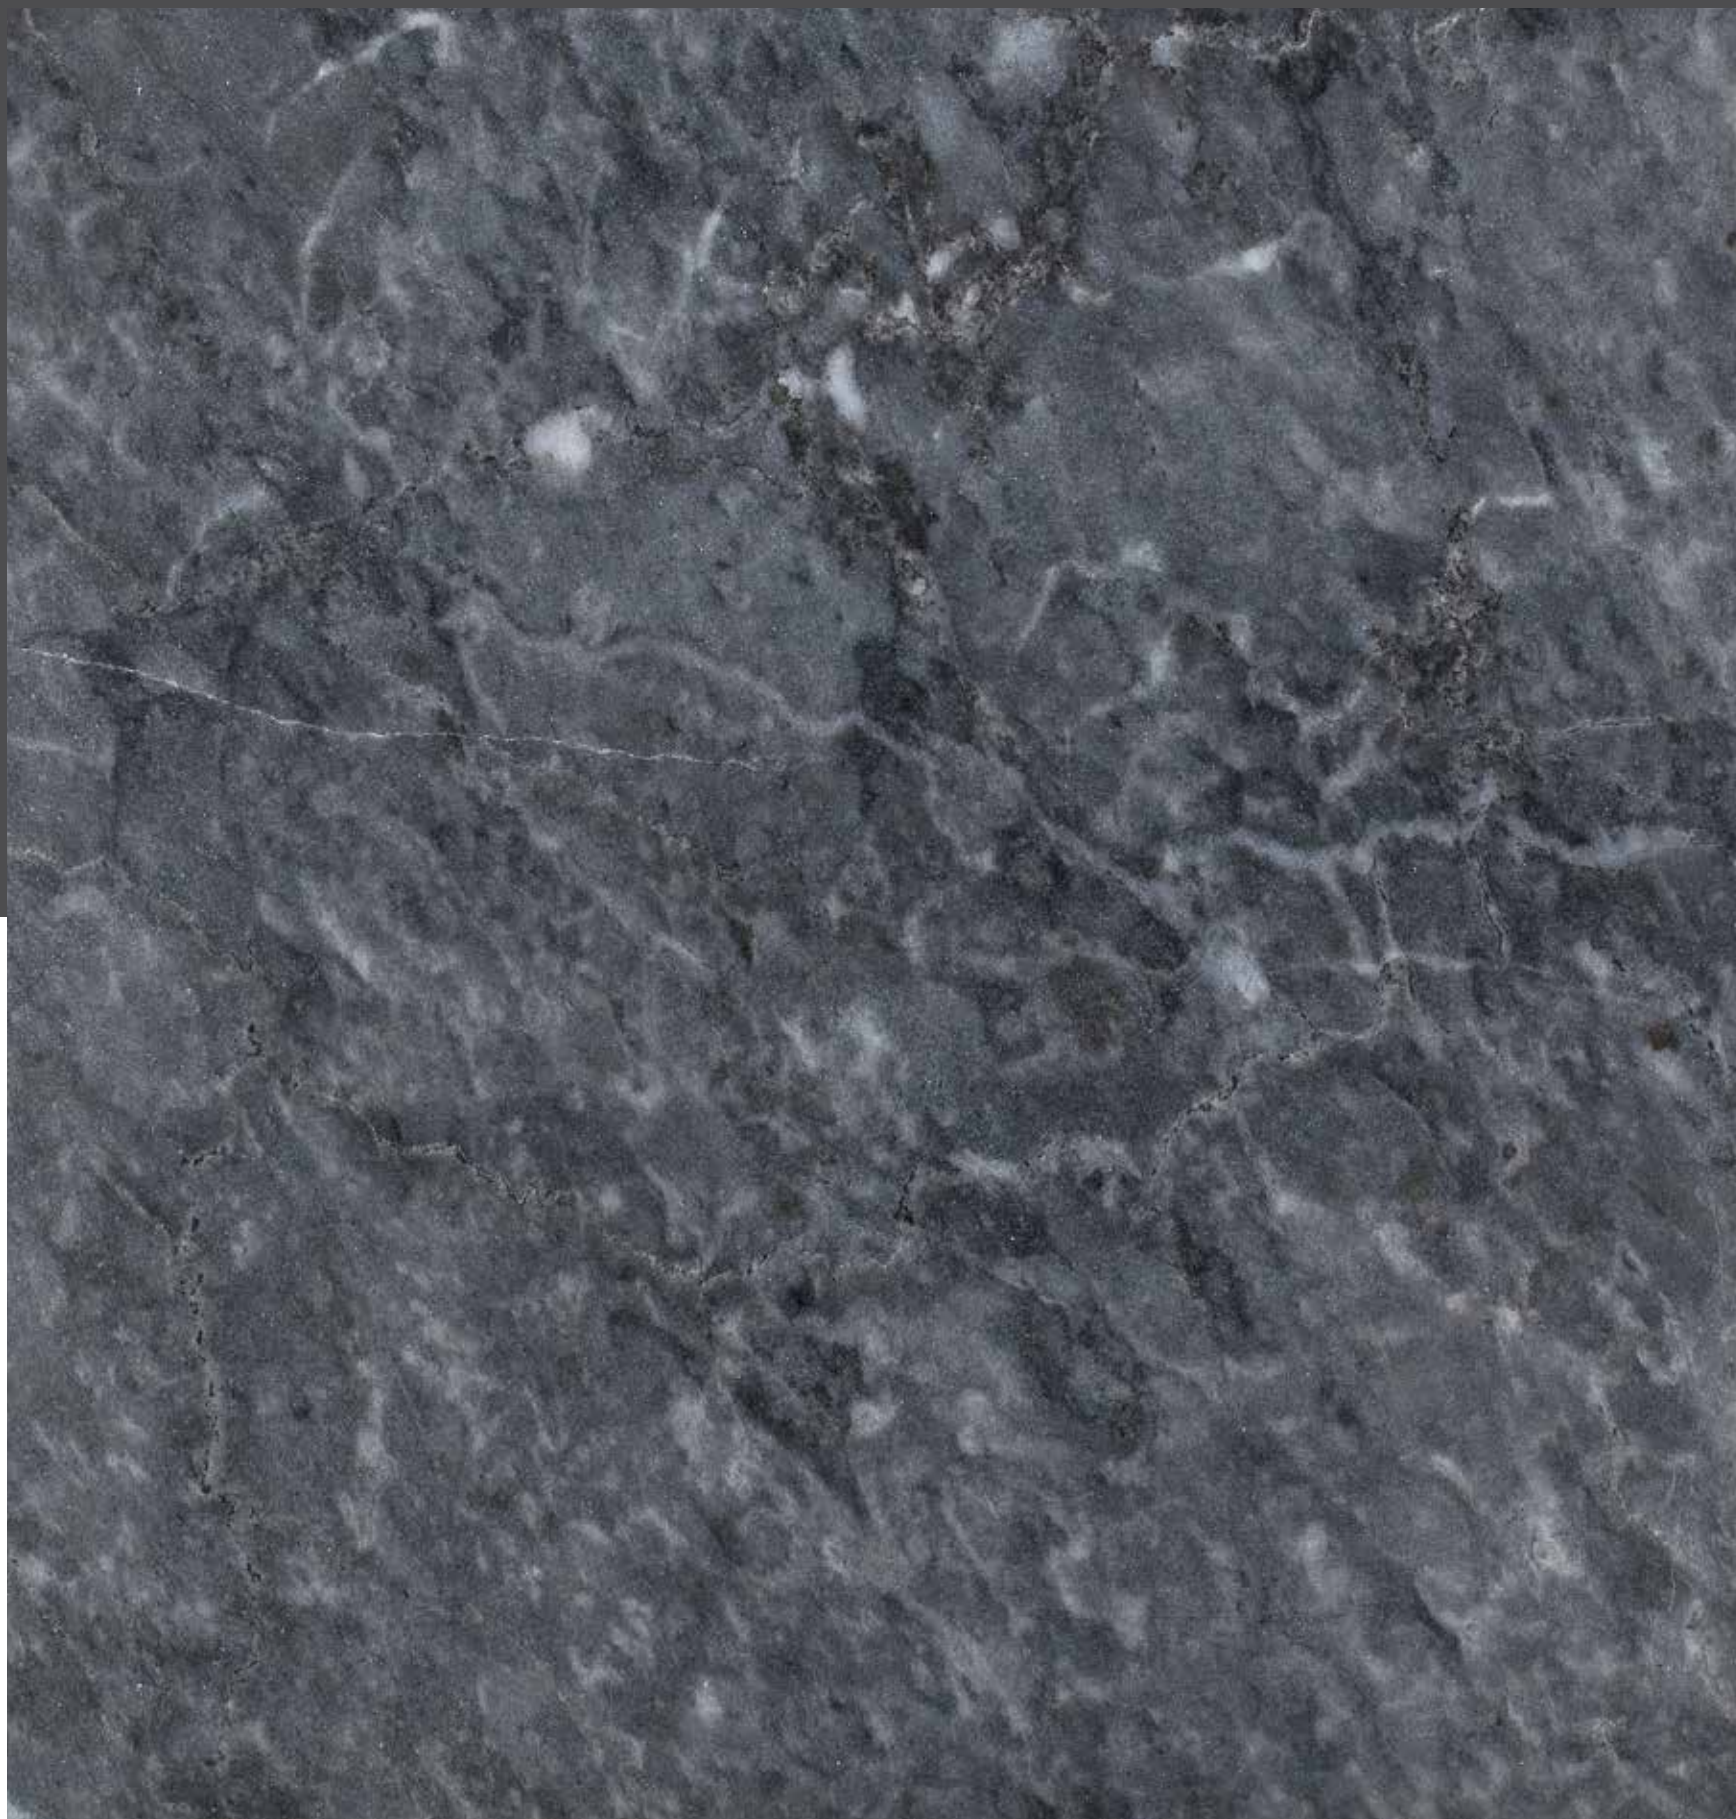

KING BLUE STONE KUTAHYA BLACK

BLACK MARBLES / SIYAH MERMERLER